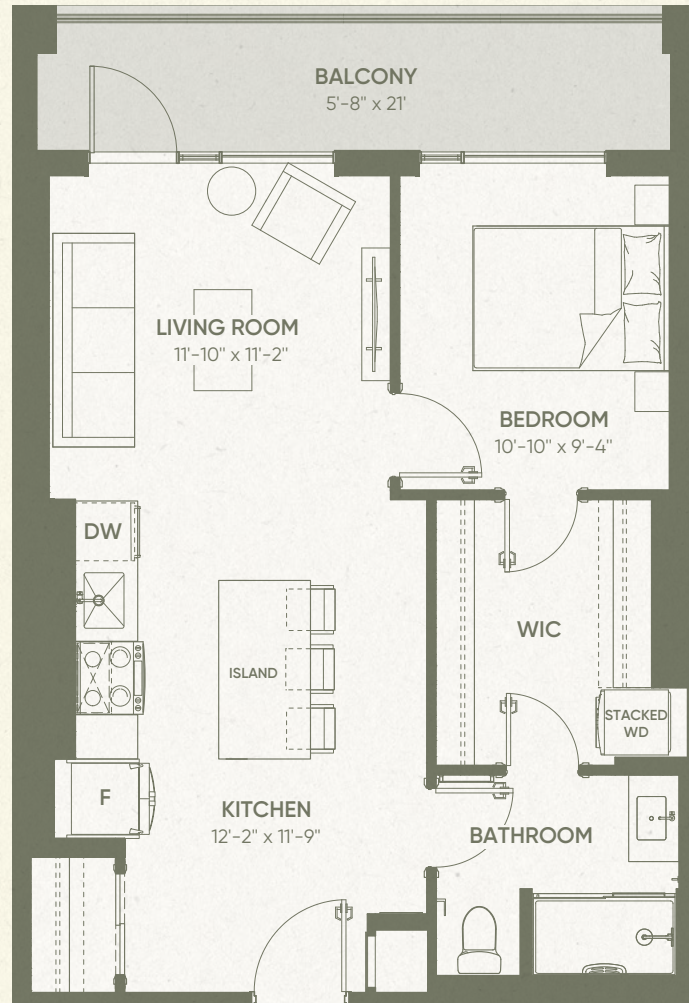

Live in
the Now.

PACE

1 BED 1 BATH

Indoor living space
692 SQFT

Outdoor living space
110 SQFT

Available on floors
2-3

The Now West The Now East

The Now West The Now East

Floor plan depicts layouts for the West Tower. Layout is mirrored for the same suite type in East Tower. Interior and exterior configuration may vary by floor and specifications are subject to change without notice. See a sales representative for further information. E. & O. E.